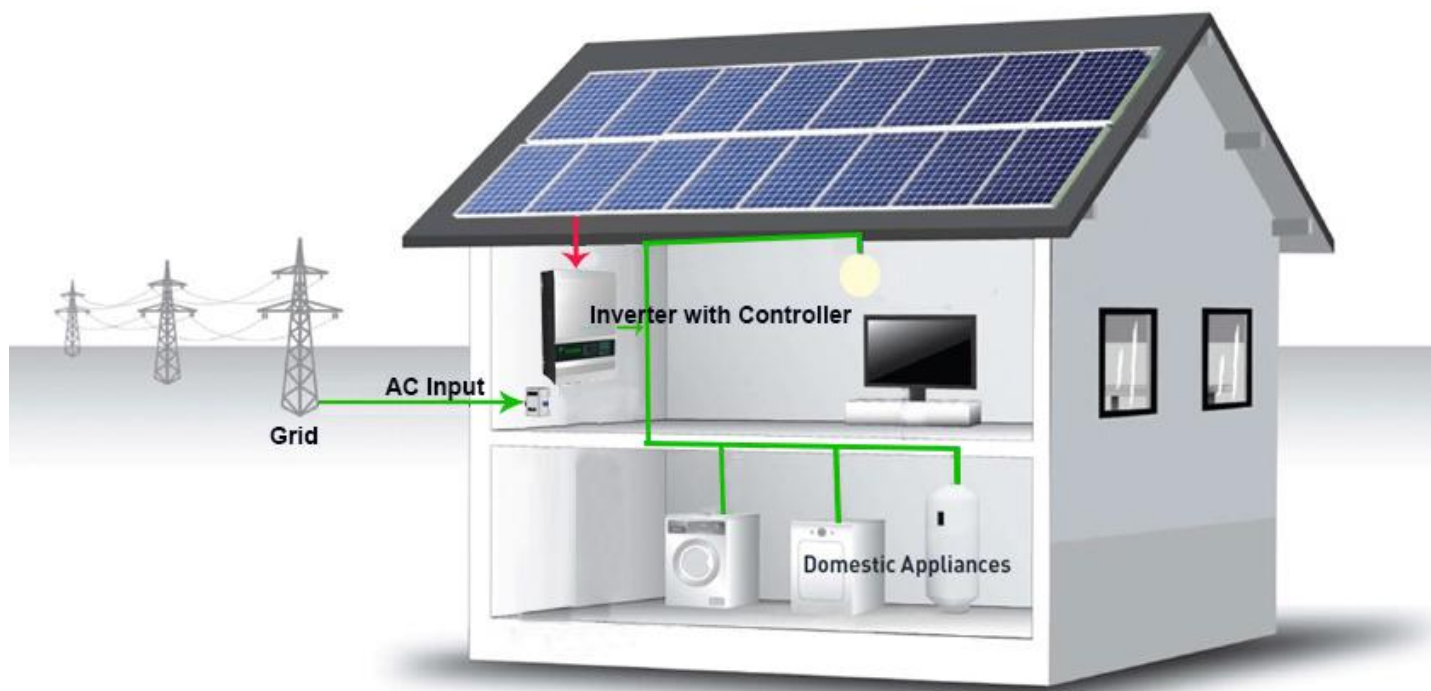

On Grid Solar System

On-grid Solar system is consists of pv modules, on grid inverters, pv cables, combiner boxes etc. it can be for home use, commercial use and also factory use.

MAIN SPECIFICATION

| Model | WDS1KW-ON | WDS2KW-ON | WDS3KW-ON | WDS4KW-ON | WDS5KW-ON |
|-------------------|---|------------|------------|------------|------------|
| Solar Panel | 3 Pieces | 6 Pieces | 8 Pieces | 11 Pieces | 14 Pieces |
| Off Grid Inverter | 1KW | 2KW | 3KW | 4KW | 5KW |
| DC Combiner Box | 1 Set | 1 Set | 1 Set | 1 Set | 1 Set |
| Storage Battery | Customized | Customized | Customized | Customized | Customized |
| PV Cable 4MM2 | 100 Meter | 100 Meter | 100 Meter | 100 Meter | 100 Meter |
| Mounting Brackets | 1 Set | 1 Set | 1 Set | 1 Set | 1 Set |
| MC4 Connector | 10 Pieces | 10 Pieces | 20 Pieces | 20 Pieces | 20 Pieces |
| System Vac | 110V,120V, 220-240V, 110/220V, 120/240V | | | | |