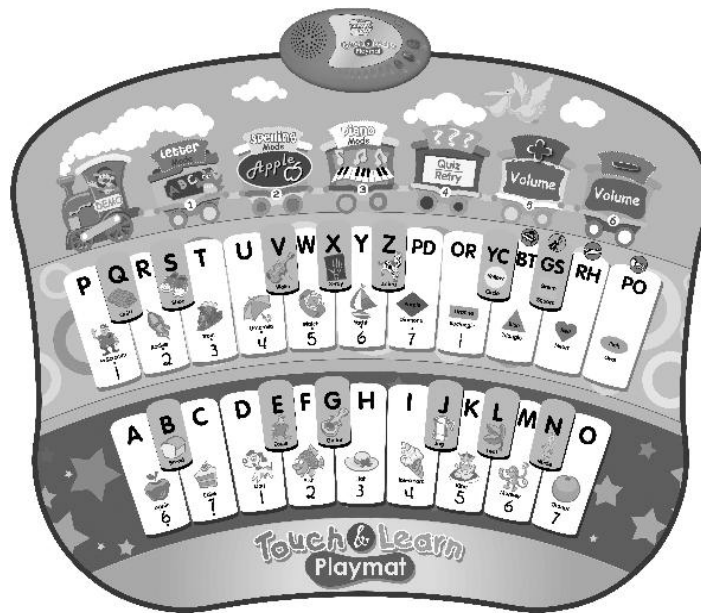

Product Photo

Battery Warning and Caution

- Replacement of batteries must be done by adults.
- Do not mix alkaline, standard or rechargeable batteries.
- Never mix old and new batteries.
- Batteries are to be inserted with the correct polarity.
- Exhausted batteries are to be removed from the toy.
- Rechargeable batteries are to be removed from the toy before being charged.
- Rechargeable batteries are only to be charged under adult supervision.
- Do not use any sharp items on the mat.
- The mat is not washable.
- This toy is for kids age 3 and up. Adult supervision is required.